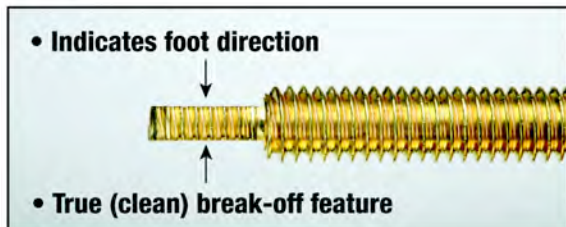

## **Blue Monster™ Advantage™ Closet Bolts Simplify Installation of Toilets**

New Blue Monster™ Advantage™ closet bolts available exclusively from Clean-Fit Products, a division of the Mill-Rose Company, simplify installation of toilets to save time and ensure the job is done right. For the first time since the invention of the closet bolt, installers can tell the direction of the bolt's foot while setting the toilet due to the unique, broached tip design.