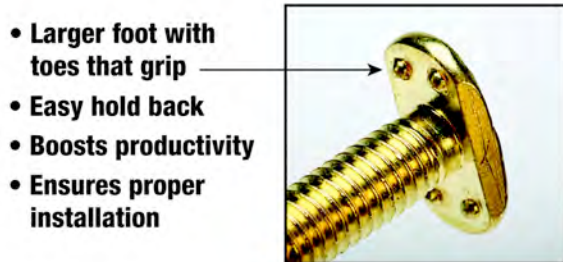

## **Blue Monster™ Advantage™ Closet Bolts Simplify Installation of Toilets**

New Blue Monster™ Advantage™ closet bolts available exclusively from Clean-Fit Products, a division of the Mill-Rose Company, simplify installation of toilets to save time and ensure the job is done right. For the first time since the invention of the closet bolt, installers can tell the direction of the bolt's foot while setting the toilet due to the unique, broached tip design.